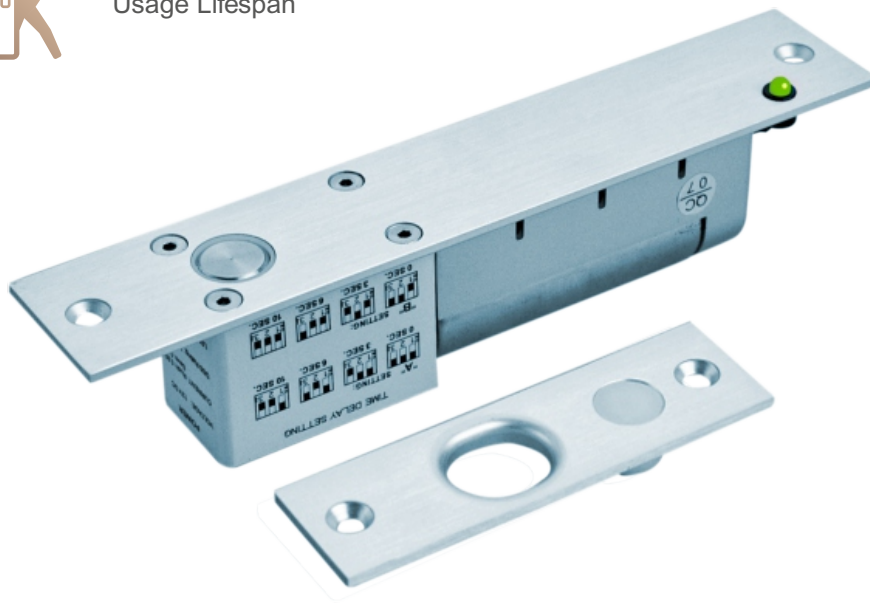

600Kg Holding Force

Power to Lock

Over 1 Million Cycles Usage Lifespan

Auto-Sensing 12-24VDC

Red/Green/Off LED (Option)

Door Opening Delay

Relock Delay

Remote Release

### FEATURE

The DB1200M-LDRET is a high intelligence 12/24VDC operated "power to lock" mortise mount drop bolt, which fits into 44mm depth door frame. If the door does not correctly align with the drop bolt engagement position within the door, the bolt will not activate, avoiding damaged to both the bolt and/or the door. At the same time an audible tone will alert you that the door is not in position to be locked.